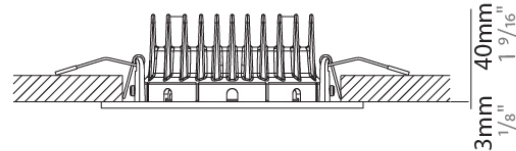

Ø120mm 4 3/4"