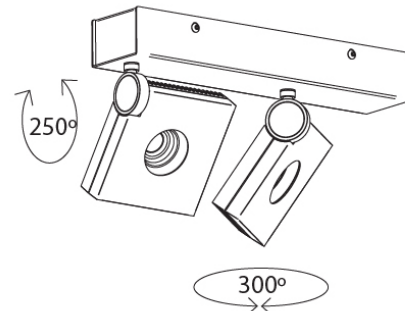

BRIDGE DOUBLE SURFACE

D92112

PROJECT	
TYPE	
NOTES	
QUANTITY	
DATE	

GENERAL

Series: Bridge
Subseries: Bridge Double
Brand: Milan
Division: Design
Mounting Type: Surface
Mounting Location: Ceiling
Subcategory: Spots

PHYSICAL

Shape: Rectangle
Length (mm): 280
Length (in): 11
Width (mm): 110
Width (in): 4 ⁵/₁₆
Extension (mm): 156
Extension (in): 6 ¹/₈
Light Distribution: Adjustable / Direct
Weight (kg): 3.62
Weight (lbs): 8
Fixture Finish: WHI
Fixture Material: Aluminum

ELECTRICAL

Input Wattage Range: 20 - 29 W
Number of Lamps: 2
Lamp Type: LED
Total Output Wattage (W): 20
Dimming: Tri-Mode (Non-Dimming and Phase Dimming (120Vac only) and 0-10V Dimming)
Driver Included: Yes
Driver Location: Integrated
Driver Type: Constant Current - Universal
Driver Class: Class 2
Input Voltage (V): 120 - 277
Constant Current (MA): 700

LED

Number of LEDs: 2
Color Temperature (°K): 3000
Max. Delivered Lumen (lm): 2020
CRI: >80 CRI
Lamp Life (hrs): 50000

OPTICAL

Reflector°: 50

RATINGS AND CERTIFICATIONS

Certified By: CSA Certified to UL and CSA Standards
IP rating: IP20